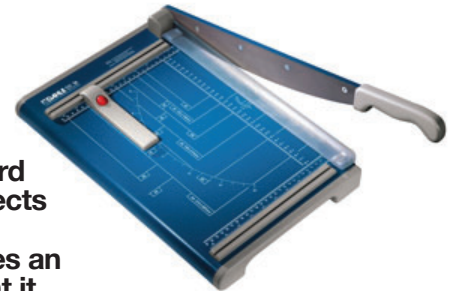

Professional Guillotines