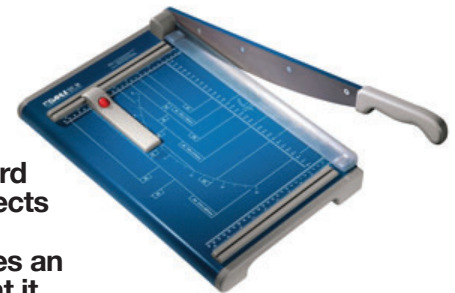

Professional Guillotines