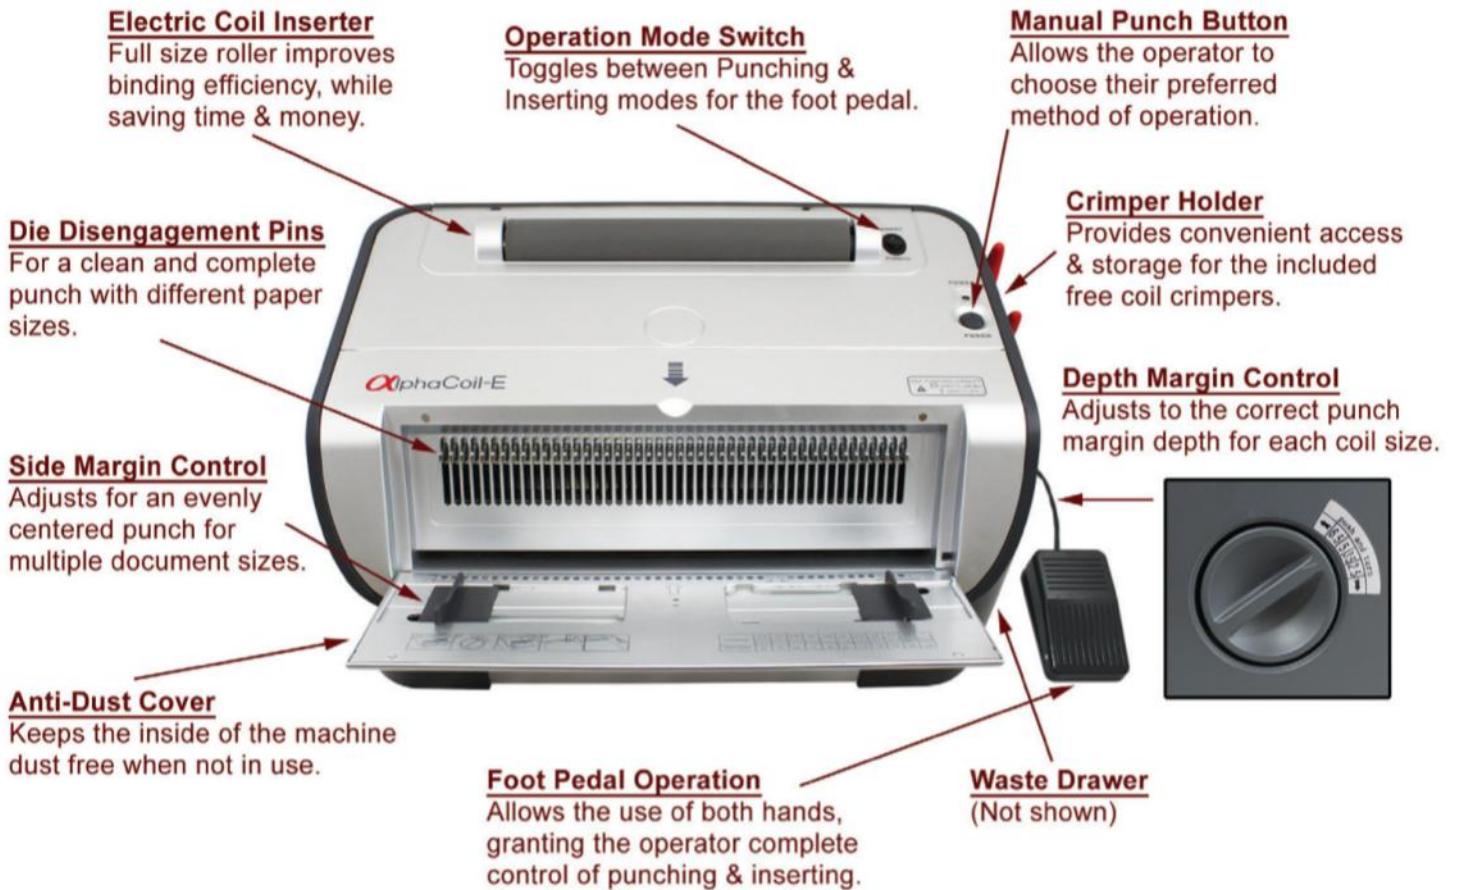

All-In-One Electric Coil Punch & Inserter

**Punches
20 Sheets
Per Lift!**

All Electric Operation

Powerful punch motor & full-size coil inserting roller will greatly improve your binding efficiency, while saving time & money.

Includes Foot Pedal Switch

Allows the free use of both hands, granting the operator complete control of punching & inserting, greatly reducing errors & misalignments. A manual push button for punching is also available.

Fully Disengageable Pins

Each punching pin can be individually pulled & disengaged, for a clean & professional punch for multiple paper sizes.

Free Crimper & Crimper Holder

Each machine includes a premium coil crimper & built-in crimper holder for easy access & storage.

AKILES

AlphaCoil-E

[ELECTRIC COIL BINDING SYSTEM]

The Akiles AlphaCoil-E is an all-in-one electric binding machine which allows you to produce professionally bound books with speed and ease. It has all the features you need for coil binding, in one convenient package.