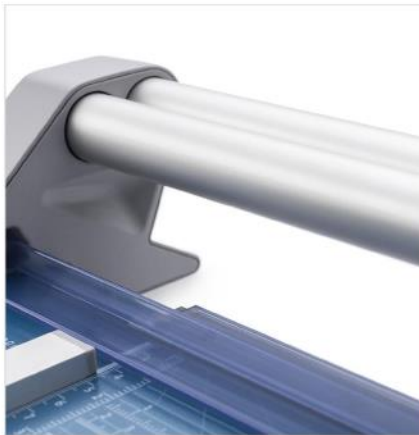

Dahle 550

Professional Rotary Trimmer

The Dahle 550 Professional Rotary Trimmer with a 14" cut length is designed for precision and accuracy. It features a ground self-sharpening blade that cuts in both directions, a dual-barrel guide bar for strength, and an automatic clamp to prevent shifting. This German engineered cutter is ultra-precise and ideal for trimming paper, photos, and cardstock.

Features | Benefits

- Self-sharpening blade cuts in both directions
- Dual-barrel aluminum guide bar provides strength and accuracy
- Automatic clamp holds work securely and prevents shifting
- Ground steel blade is encased in a protective housing for safety
- Sturdy metal base with non-slip rubber feet
- Screened inch, metric and angled guides for easy alignment
- Space-saving upright storage with kick-stand endcaps
- Adjustable magnetic alignment guide for sizing cuts
- German engineered for precision and accuracy

Self-sharpening system maintains a perfectly honed blade.

Easily align work with screened inch, metric, and angled guide lines.

Cut Length

Sheet Capacity

Self Sharpening

Automatic Paper Clamp

Alignment Guide

Metal Base

German Engineered

With a sturdy design and a 14" cutting length, this trimmer is great for precision trimming of paper, photos, and cardstock.

The dual-barrel aluminum guide bar provides stability for cutting thicker materials.