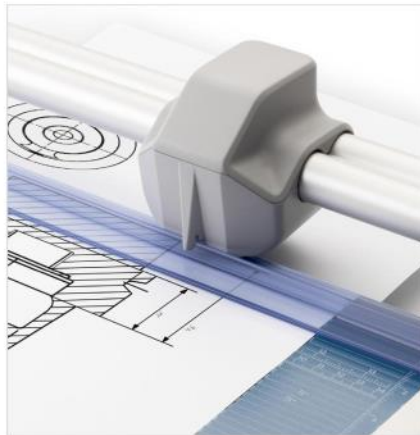

Dahle 550

Professional Rotary Trimmer

The Dahle 550 Professional Rotary Trimmer with a 14" cut length is designed for precision and accuracy. It features a ground self-sharpening blade that cuts in both directions, a dual-barrel guide bar for strength, and an automatic clamp to prevent shifting. This German engineered cutter is ultra-precise and ideal for trimming paper, photos, and cardstock.

Features | Benefits

- Self-sharpening blade cuts in both directions
- Dual-barrel aluminum guide bar provides strength and accuracy
- Automatic clamp holds work securely and prevents shifting
- Ground steel blade is encased in a protective housing for safety
- Sturdy metal base with non-slip rubber feet
- Screened inch, metric and angled guides for easy alignment
- Space-saving upright storage with kick-stand endcaps
- Adjustable magnetic alignment guide for sizing cuts
- German engineered for precision and accuracy

Self-sharpening system maintains a perfectly honed blade.

Easily align work with screened inch, metric, and angled guide lines.

Cut Length

Sheet Capacity

Self Sharpening

Automatic Paper Clamp

Alignment Guide

Metal Base

German Engineered

With a sturdy design and a 14" cutting length, this trimmer is great for precision trimming of paper, photos, and cardstock.

The dual-barrel aluminum guide bar provides stability for cutting thicker materials.