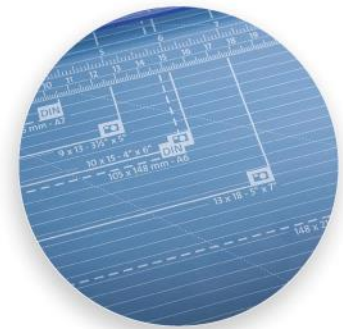

Dahle 550

Professional Rotary Trimmer

The Dahle 550 Professional Rotary Trimmer with a 14" cut length is designed for precision and accuracy. It features a ground self-sharpening blade that cuts in both directions, a dual-barrel guide bar for strength, and an automatic clamp to prevent shifting. This German engineered cutter is ultra-precise and ideal for trimming paper, photos, and cardstock.

Features | Benefits

- Self-sharpening blade cuts in both directions
- Dual-barrel aluminum guide bar provides strength and accuracy
- Automatic clamp holds work securely and prevents shifting
- Ground steel blade is encased in a protective housing for safety
- Sturdy metal base with non-slip rubber feet
- Screened inch, metric and angled guides for easy alignment
- Space-saving upright storage with kick-stand endcaps
- Adjustable magnetic alignment guide for sizing cuts
- German engineered for precision and accuracy

Self-sharpening system maintains a perfectly honed blade.

Easily align work with screened inch, metric, and angled guide lines.

Cut Length

Sheet Capacity

Self Sharpening

Automatic Paper Clamp

Alignment Guide

Metal Base

German Engineered

With a sturdy design and a 14" cutting length, this trimmer is great for precision trimming of paper, photos, and cardstock.

The dual-barrel aluminum guide bar provides stability for cutting thicker materials.