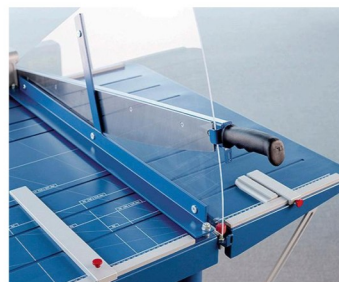

can also be locked to prevent unsupervised use by others. The manual foot clamp holds material securely across the entire cutting surface. A spindle driven backstop on the "cut off" table and optional laser guide ensures that each cut is as accurate as possible. This guillotine sits on top of a permanently mounted stand to ensure proper height and leverage for trimming.

Dahle's Premium Series large format guillotines offer an acrylic fan guard to prevent injury by keeping hands from being in the wrong place. The ground, self-sharpening cutting blade is made of German Solingen steel and maintains a perfectly honed edge every time it is used. This blade

## Features

- Acrylic Safety Shield protects hands
- Spring system prevents blade from falling
- Ground self-sharpening blade
- Cuts up to 30 sheets of paper at a time
- Automatic clamp holds work securely
- Adjustable guide for repetitive cuts
- Sturdy metal base with preprinted guides
- Includes stand for optimal cutting height
- Narrow strip cutting guide not included

Extendable "cut off" table offers convenience and versatility when trimming larger items.

Optional laser ensures accuracy by illuminating the cut line across the entire cutting surface.